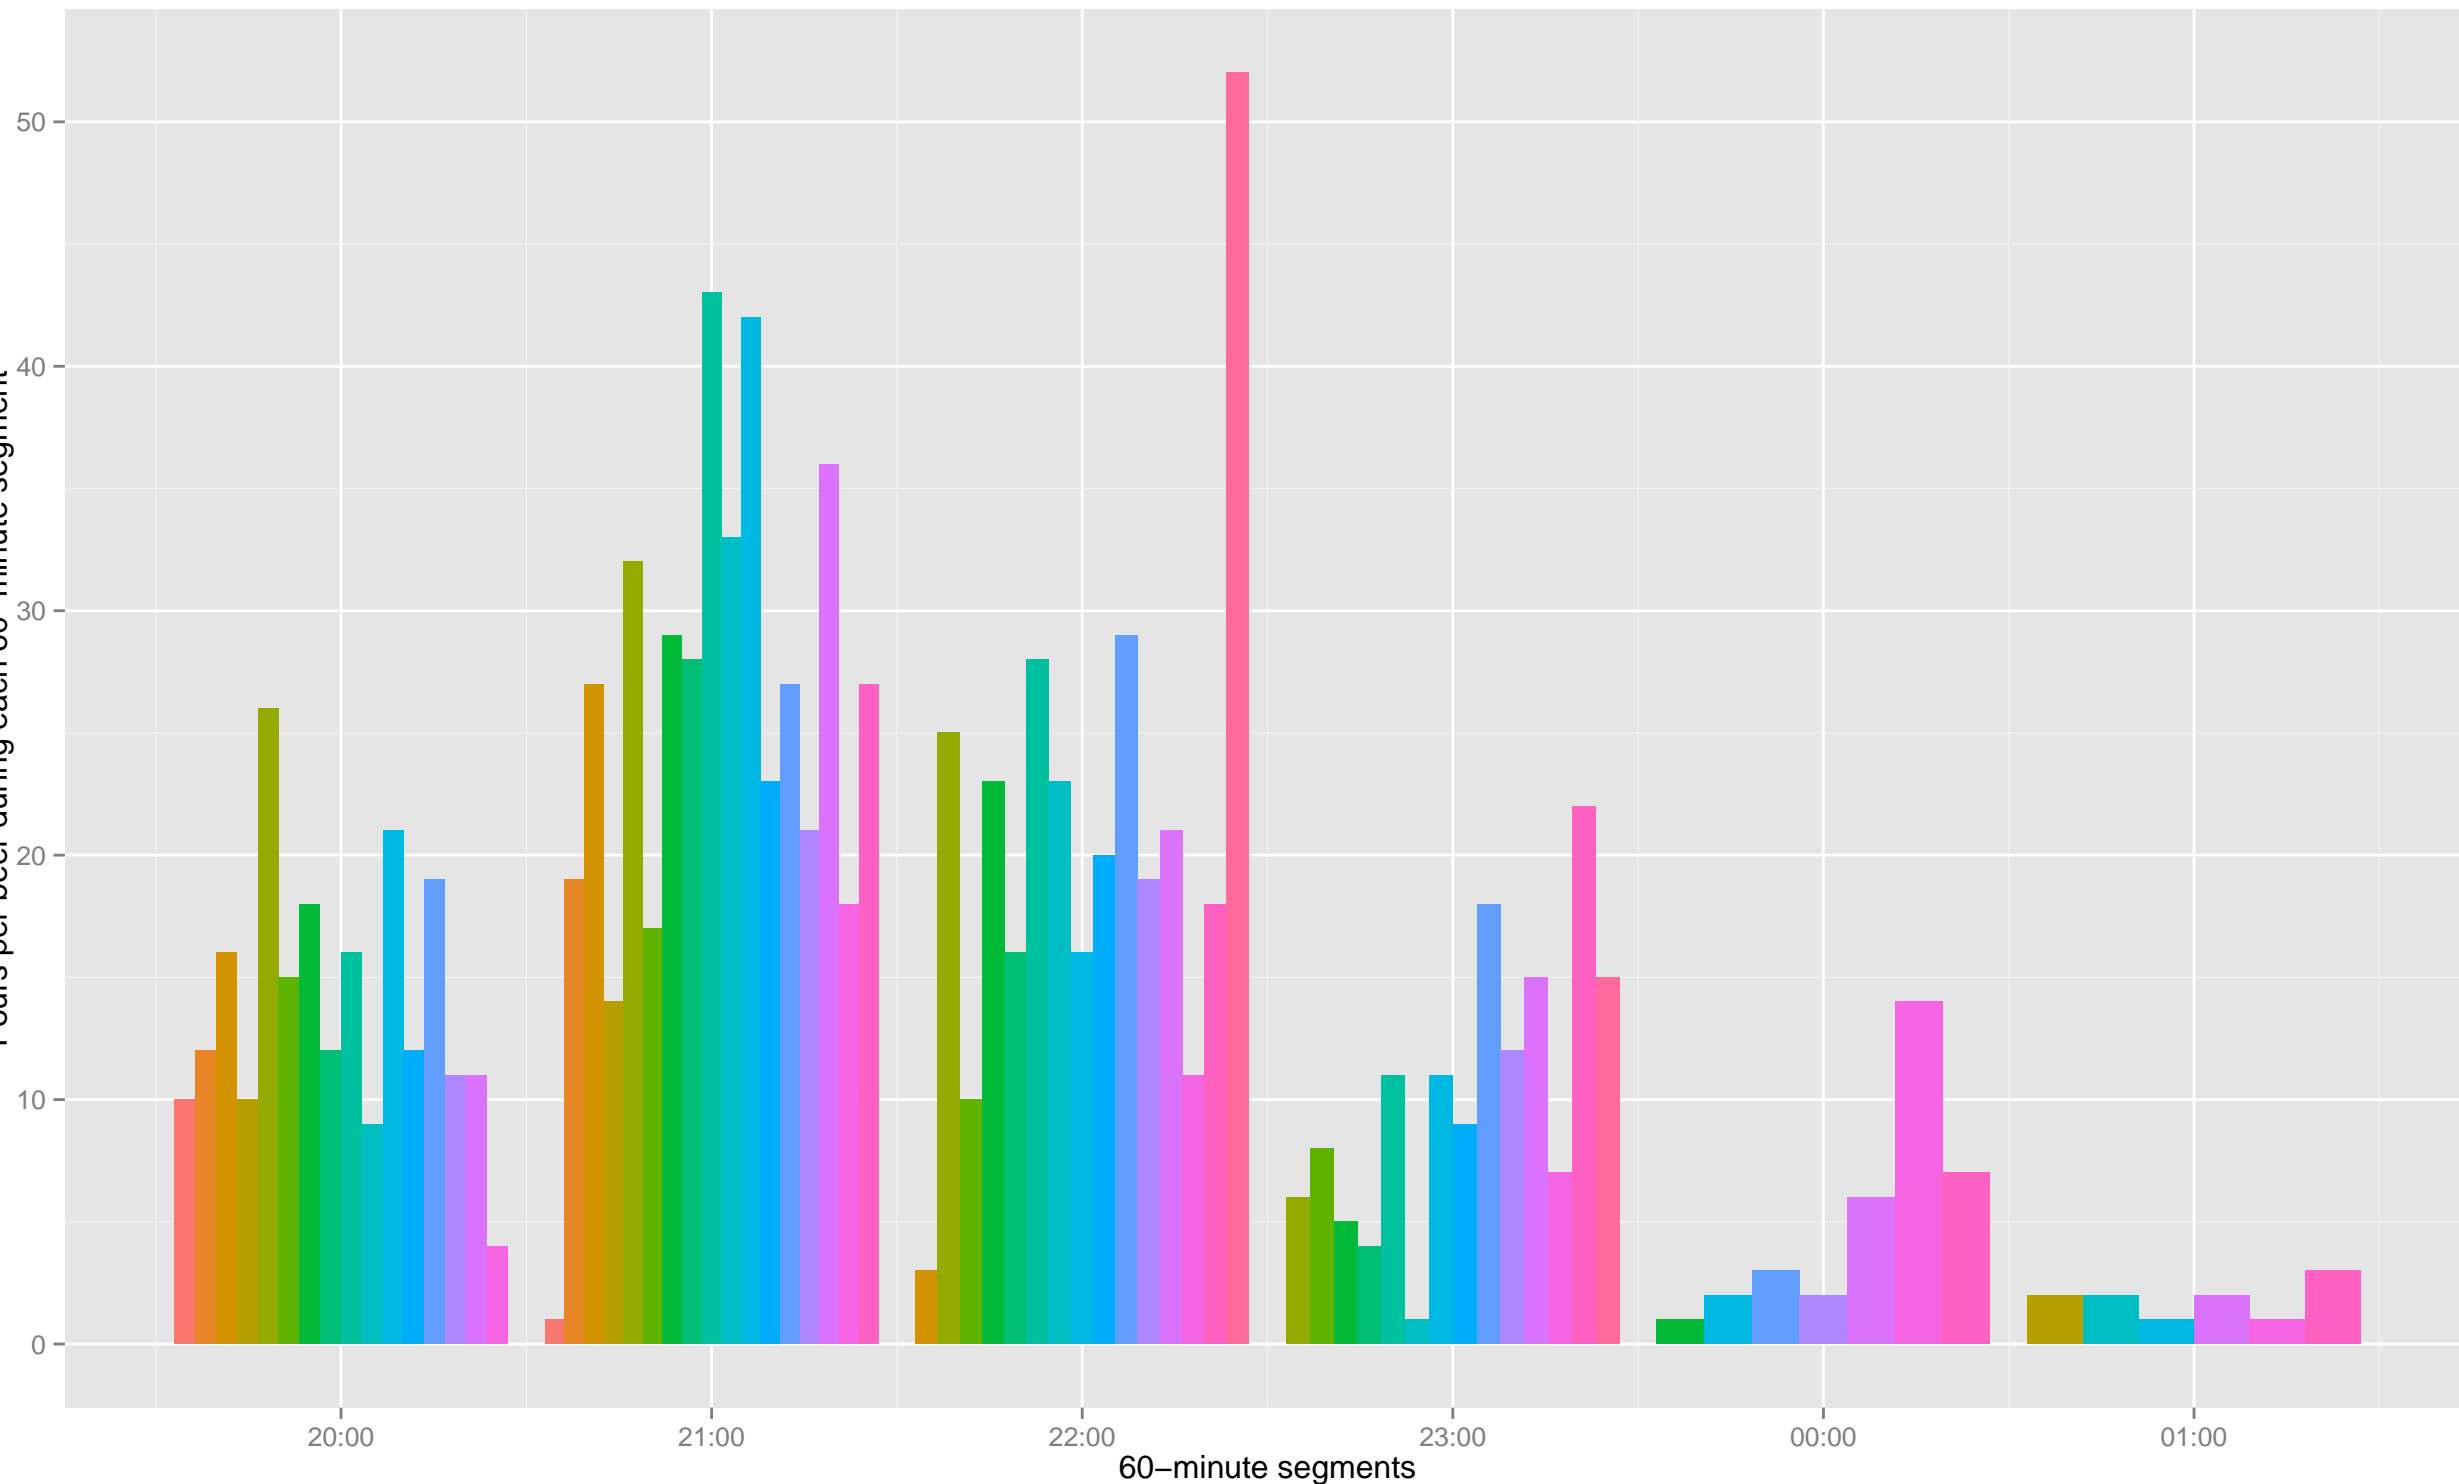

Pours per beer during each 60-minute segment

- beer\_name**
- Chewy's Taint American Strong
  - The Cat Stepper Smoked Porter
  - Fool's Gold Sour Blonde
  - Mellow Yellow American Pale Ale
  - The Cyclhops Imperial IPA
  - Belgian Porter
  - The Skeptic Red IPA
  - Leggy Blonde
  - Bexley's Porter
  - Chichhan Vanilla Bourbon Porter
  - You Ruined My Life Bitter
  - Todd Rungren Rye-Saison
  - Love Potion #4 Oyster Stout
  - Hop for the best IPA
  - Troglodyte ESBrown
  - The Best One Red Ale
  - Andrew's Rye Bock
  - Belgian TrippeI